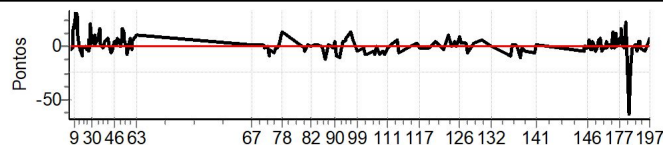

Etapa C	Num 29	Pen 0	PCZ 6	Total PP 222	PG 15

n° 29	A PP 340	3°	B PP 244	3°	C PP 222	3°	Tot PP 806	Col. 3°