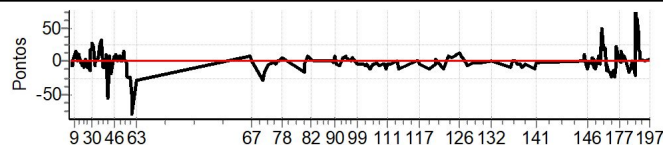

Etapa C	Num 23	Pen 0	PCZ 2	Total PP 588	PG 9

n° 23	A PP 638	8°	B PP 348	7°	C PP 588	7°	Tot PP 1574	Col. 7°